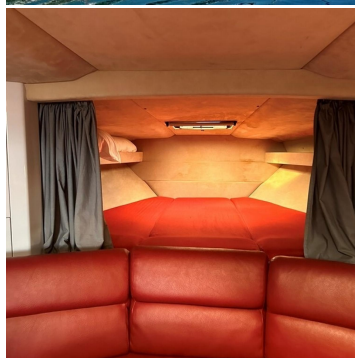

Accessing the cabin is achieved by sliding open a companionway door and descending two steps. On the left side, you'll find the galley, which features a concealed sink and counter space. In this area, there's also a refrigerator, and an additional fridge can be found in the cockpit storage section. The galley provides ample storage for food, wine, and entertainment essentials. Moving on, there's a separate head compartment equipped with a Jabsco manual flush toilet, a sink with a retractable shower faucet, and storage options.

In the main saloon area, you'll discover a horseshoe-shaped seating arrangement with a removable table. This table can be lowered to create a comfortable double berth. The saloon's upholstery has recently been updated with red leatherette material. Located forward of the saloon is the master double berth, complete with a privacy curtain.

Key Features:

- **Powerful Performance:** Both ME421 STI 250hp engines were replaced with reconditioned units in June 2022, ensuring top-tier performance.
- **Stunning Refurbishment:** A comprehensive 2022 refurbishment included a hull wrap, brand-new cockpit and interior upholstery, and interior galley enhancements with modern lighting.
- **Navigation:** Equipped with Electric Windlass, VHF radio, and a chart plotter for smooth sailing and navigation.
- **Additional Amenities:** A second fridge in the cockpit storage area, ample galley storage for food and entertainment, and a separate head compartment with Jabsco manual flush toilet and shower facilities.
- **Versatile Saloon:** The saloon features a horseshoe-shaped seating area with a removable table that can be converted into a double berth.
- **Recent Upholstery:** The saloon upholstery has been recently replaced with luxurious red leatherette material.
- **Master Berth:** Forward of the saloon, you'll find the master double berth, complete with a privacy curtain for added comfort.