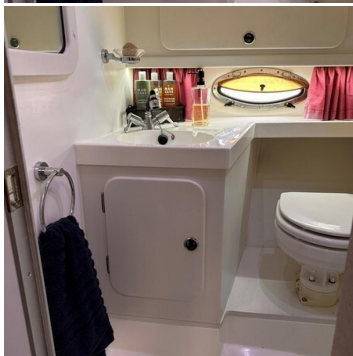

Additional Specs

Disclaimer

Whilst every care has been taken in the preparation of these specifications, no guarantee is given or implied as to their accuracy. These particulars are intended only as a guide, and they do not constitute a term of any contract. Lakeland Leisure Estates Ltd advises prospective purchasers to obtain an independent survey from a qualified Marine Surveyor to satisfy themselves as to the condition of the craft.

Contact Us

Call: 07710 392389

Email: sales@deganwymarina.co.uk

www.lakelandleisureboatsales.co.uk