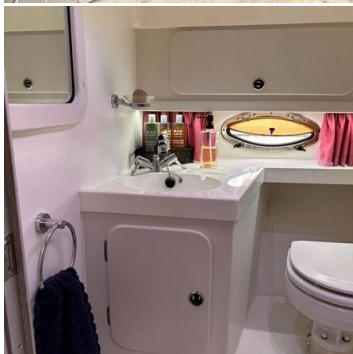

Additional Specs

Disclaimer

Whilst every care has been taken in the preparation of these specifications, no guarantee is given or implied as to their accuracy. These particulars are intended only as a guide, and they do not constitute a term of any contract. Lakeland Leisure Estates Ltd advises prospective purchasers to obtain an independent survey from a qualified Marine Surveyor to satisfy themselves as to the condition of the craft.

Contact Us

Call: 07710 392389

Email: alan@suresail.com

www.lakandleisureboatsales.co.uk