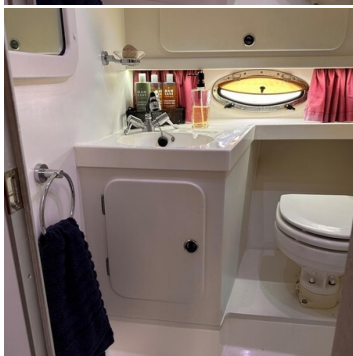

Additional Specs

Disclaimer

Whilst every care has been taken in the preparation of these specifications, no guarantee is given or implied as to their accuracy. These particulars are intended only as a guide, and they do not constitute a term of any contract. Lakeland Leisure Estates Ltd advises prospective purchasers to obtain an independent survey from a qualified Marine Surveyor to satisfy themselves as to the condition of the craft.

Contact Us

Call: 07710 392389

Email: alan@suresail.com

www.lakandleisureboatsales.co.uk