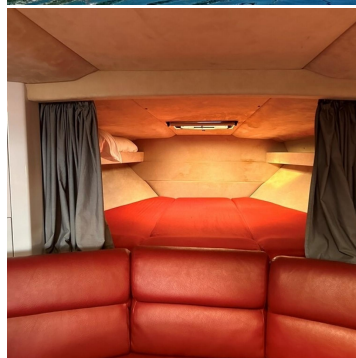

Accessing the cabin is achieved by sliding open a companionway door and descending two steps. On the left side, you'll find the galley, which features a concealed sink and counter space. In this area, there's also a refrigerator, and an additional fridge can be found in the cockpit storage section. The galley provides ample storage for food, wine, and entertainment essentials. Moving on, there's a separate head compartment equipped with a Jabsco manual flush toilet, a sink with a retractable shower faucet, and storage options.

In the main saloon area, you'll discover a horseshoe-shaped seating arrangement with a removable table. This table can be lowered to create a comfortable double berth. The saloon's upholstery has recently been updated with red leatherette material. Located forward of the saloon is the master double berth, complete with a privacy curtain.

#### Key Features:

- **Powerful Performance:** Both ME421 STI 250hp engines were replaced with reconditioned units in June 2022, ensuring top-tier performance.
- **Stunning Refurbishment:** A comprehensive 2022 refurbishment included a hull wrap, brand-new cockpit and interior upholstery, and interior galley enhancements with modern lighting.
- **Navigation:** Equipped with Electric Windlass, VHF radio, and a chart plotter for smooth sailing and navigation.
- **Additional Amenities:** A second fridge in the cockpit storage area, ample galley storage for food and entertainment, and a separate head compartment with Jabsco manual flush toilet and shower facilities.
- **Versatile Saloon:** The saloon features a horseshoe-shaped seating area with a removable table that can be converted into a double berth.
- **Recent Upholstery:** The saloon upholstery has been recently replaced with luxurious red leatherette material.
- **Master Berth:** Forward of the saloon, you'll find the master double berth, complete with a privacy curtain for added comfort.